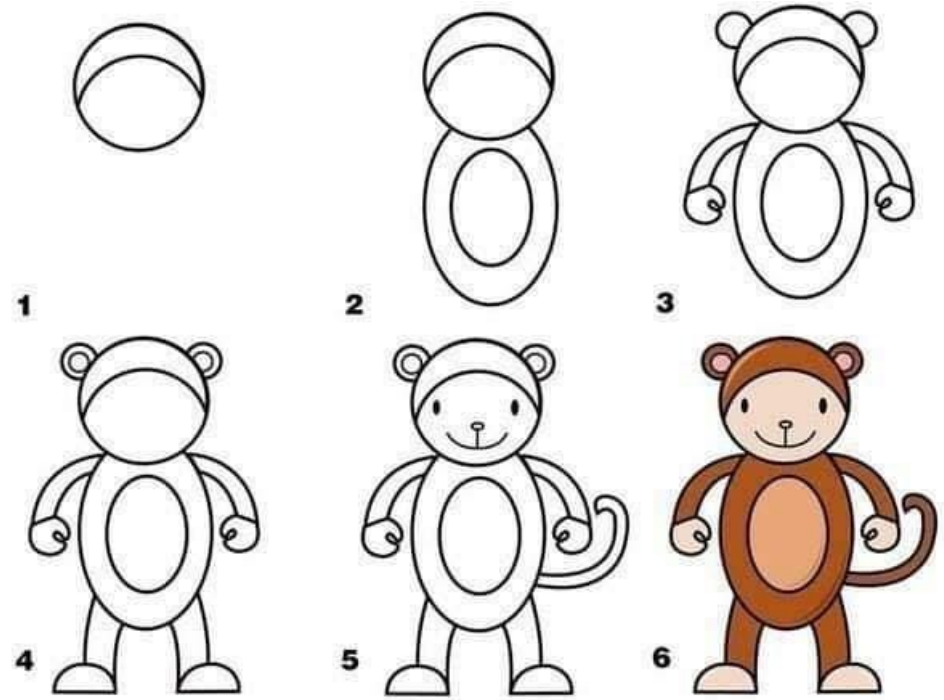

More idea ? Type :
Wouou.com/Superidee

More idea ? Type :
Wouou.com/Superidee

20
TOILET ROLL
CRAFTS
mollymoo

PAPER PLATE
TROPICAL FISH

handprint
Penguin craft

thebestideasforkids.com